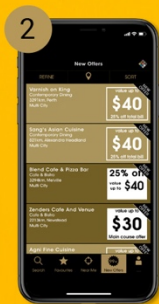

Buy a Membership and download the Entertainment App today

Mary MacKillop College
 Kensington

The Entertainment Membership App

We've built the best things about the iconic Entertainment Book into our **New Digital Memberships** available on the App.

Your Membership App allows you to conveniently search, save and **redeem thousands of offers near you in an instant**. New offers are regularly added for more value year round.

Memberships can start anytime - always get 12 months of savings, no matter when you purchase.

Using the App is easy!

You can easily search for offers by suburb, name or type; or tap the **'Near Me'** icon at the bottom of the screen to instantly locate offers near by.

1 Easily search to view and find an offer or use a **category** to refine your search.

2 Tap on each offer to view full details. New offers are updated weekly.

← Tap on the location icon to view offers on the map.

3 The **'Near Me'** function helps locate offers in the map close to your exact location.