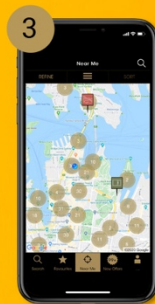

Using the App is easy!

You can easily search for offers by suburb, name or type; or tap the **'Near Me'** icon at the bottom of the screen to instantly locate offers near by.

1 Easily search to view and find an offer or use a **category** to refine your search.

2 Tap on each offer to view full details. New offers are updated weekly.

← Tap on the location icon to view offers on the map.

3 The **'Near Me'** function helps locate offers in the map close to your exact location.